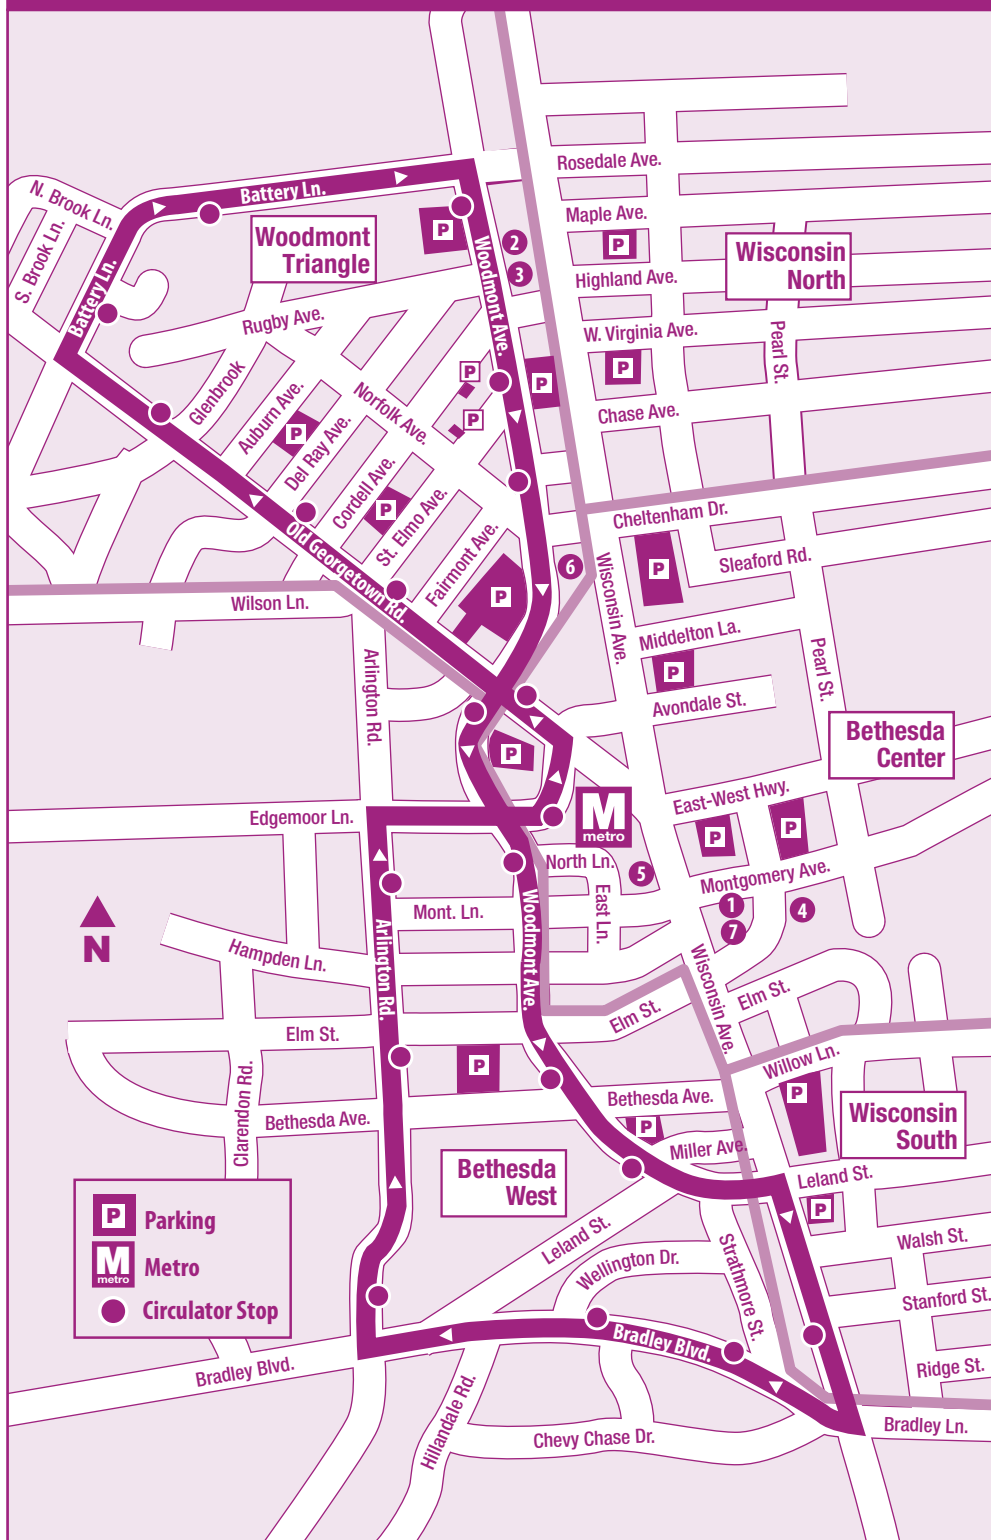

Bethesda Map

District Key

Bethesda Center	[BC]
Bethesda West	[BW]
Wisconsin North	[WN]
Wisconsin South	[WS]
Woodmont Triangle	[WT]

Hotel Key

1	AC Hotel
2	American Inn of Bethesda
3	The Bethesdan, Tapestry Collection by Hilton
4	Hilton Garden Inn Washington, D.C./Bethesda
5	Hyatt Regency Bethesda
6	Marriott Bethesda Downtown at Bethesda HQ
7	Residence Inn by Marriott